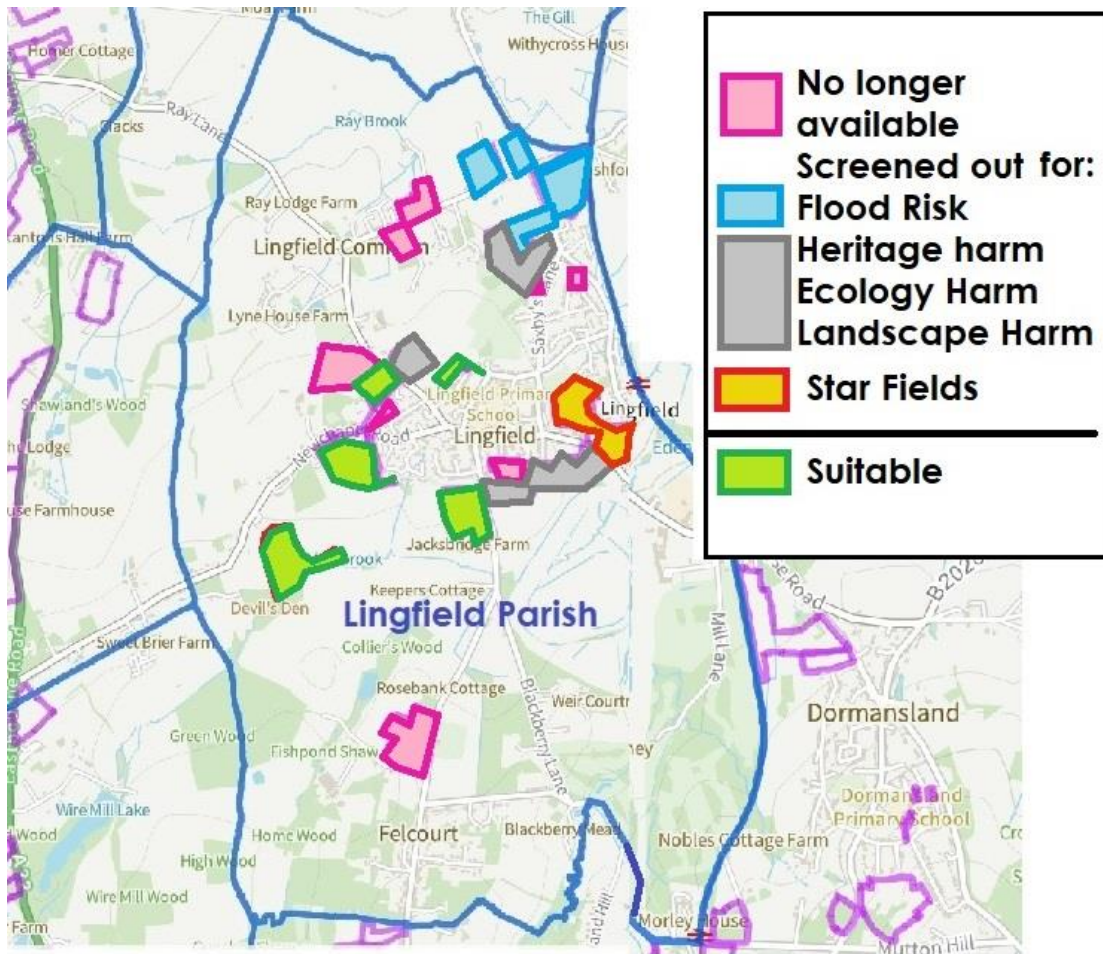

## Lingfield Neighbourhood Plan Sites

All sites considered by LNP

The Tandridge Sites have been taken from the Housing and Economic Land Availability Assessments (HELAA) as part of the Local Plan Process and can be found under Site Assessments on the Examination Library page

<https://www.tandridge.gov.uk/Planning-and-building/Planning-strategies-and-policies/Local-Plan-2033-emerging-planning-policies/Local-Plan-2033/Examination-Library>

The numbers correspond to the screening results

Sites Screened using the criteria in the LNP