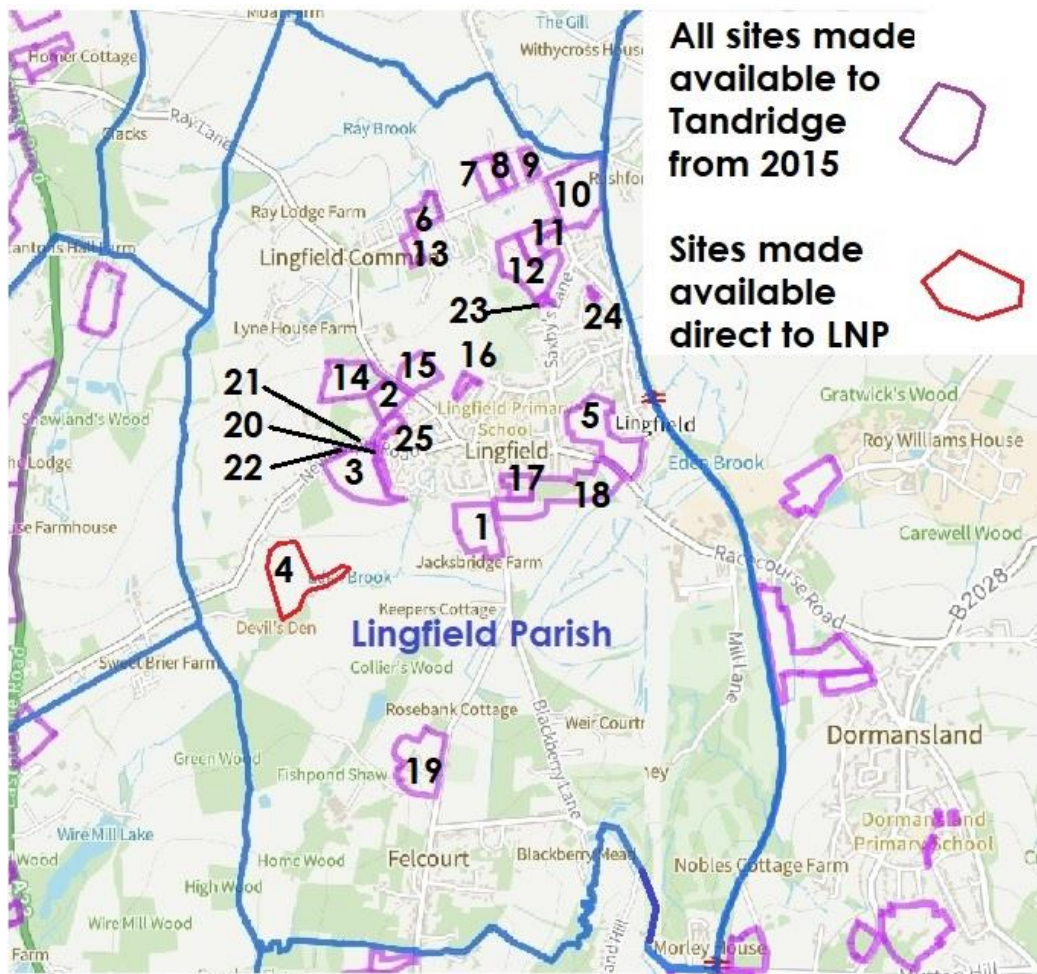

## Lingfield Neighbourhood Plan Sites

All sites considered by LNP

The Tandridge Sites have been taken from the Housing and Economic Land Availability Assessments (HELAA) as part of the Local Plan Process and can be found under Site Assessments on the Examination Library page

<https://www.tandridge.gov.uk/Planning-and-building/Planning-strategies-and-policies/Local-Plan-2033-emerging-planning-policies/Local-Plan-2033/Examination-Library>

The numbers correspond to the screening results

Sites Screened using the criteria in the LNP